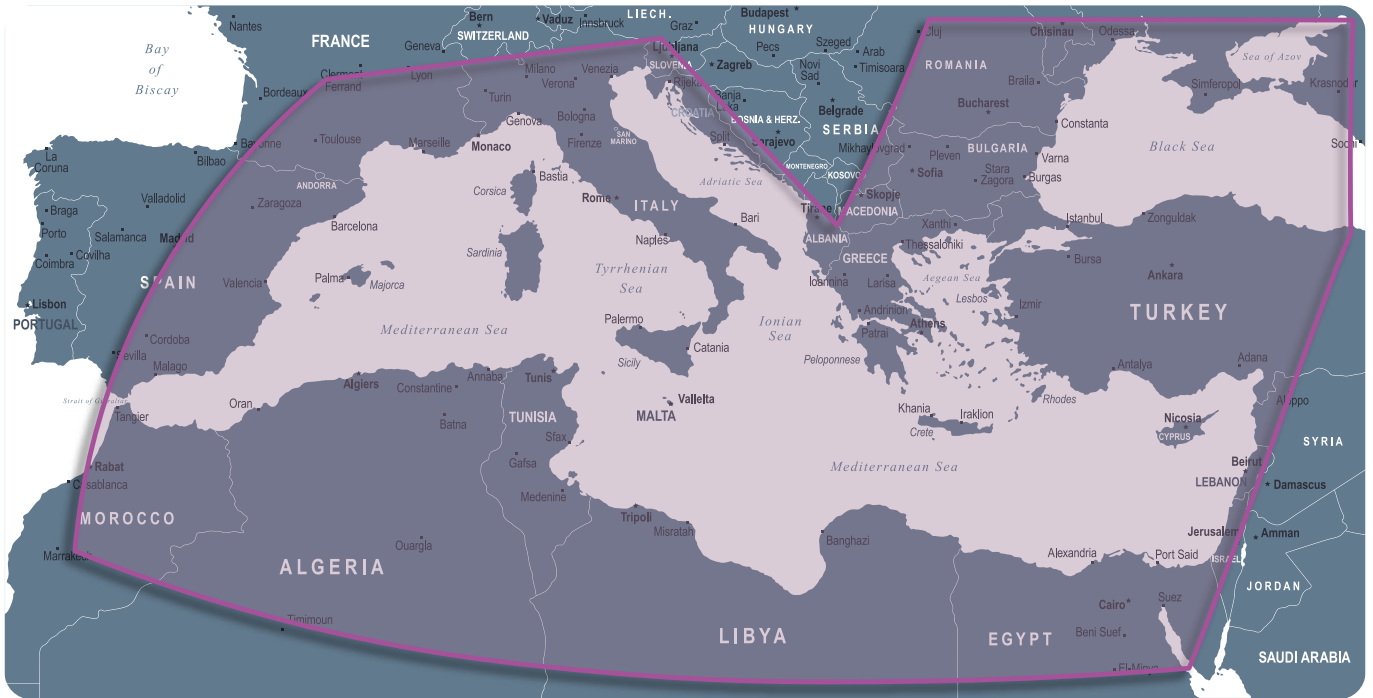

Pricing and Reservations

7 Day Weekly Elite Plan
$2,000 USD

30 Day Monthly Elite Plan
$7,000 USD

Add a extra day (7+ days onwards)
$500 USD

Advance reservations are required for the Elite service. For all enquires and reservations, please contact our airtime service team.

airtime@caclase.co.uk

+44 (0) 2392 247 931

+44 (0) 7464 150 000

KVH Elite speeds vary based on a variety of factors, including vessel location, weather, network conditions, etc. KVH 1-meter antennas offer a KVH Elite maximum download speed of 25 Mbps, typical speed of 15 Mbps, and a committed information rate of 6 Mbps. KVH 60 cm antennas offer a KVH Elite maximum download speed of 15 Mbps, typical speed of 10 Mbps, and a committed information rate of 6 Mbps.
All pricing excludes VAT and is subject to change without notice - Price list effective from 13 July 2022

www.caclase.co.uk/elite
airtime@caclase.co.uk +44 (0) 2392 247 920