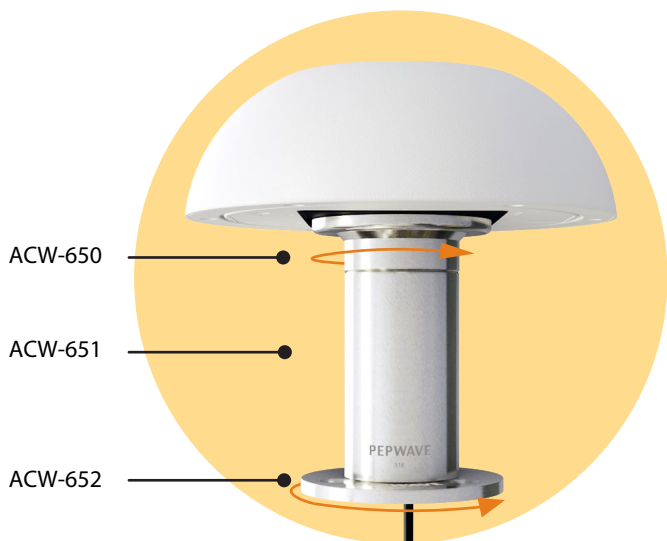

MAX HD1 Dome 5G

PEPWAVE

Single 5G Cellular Router for Mobile Outdoor Deployments

Minimal Cable Loss, Optimize Cellular Signal Quality

Most outdoor deployments require a centrally placed router attached to strategically placed antennas. With its integrated antennas, the HD1 Dome 5G minimizes cable loss and gives you the best possible signal.

MAX HD1 Dome 5G

Mounting Options

Ethernet Splitter & Mounting Bracket

The HD1 Dome comes with an Ethernet splitter that enables an additional GE LAN output. With the splitter installed, the HD1 Dome 5G can then be used with the included mounting bracket to fix onto any wall, or to securely tie onto any pole.

Ethernet Splitter

Pole Mounting

Wall Mounting

Premium Deck Mount

Rugged and heavy duty mounts are intended for deck and mast installations. The cable is protected inside the mount with direct feed through the deck or mast.