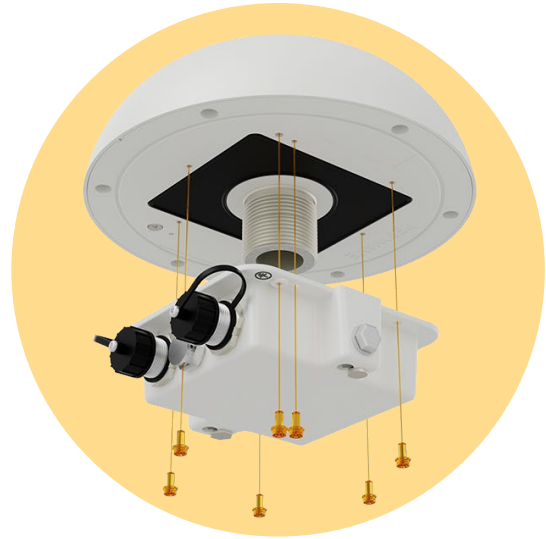

MAX HD1 Dome 5G

PEPWAVE

Single 5G Cellular Router for Mobile Outdoor Deployments

Minimal Cable Loss, Optimize Cellular Signal Quality

Most outdoor deployments require a centrally placed router attached to strategically placed antennas. With its integrated antennas, the HD1 Dome 5G minimizes cable loss and gives you the best possible signal.

Ordering Information - SIM Injector

Product Code	Description
SIM-BK8-4E-56V	SIM Injector, 8x SIM cards capacity, 4x 10/100/1000 LAN ports, 56V DC
SIM-BK8-4E-56V-DOM	SIM Injector (bundle offer), 8x SIM cards capacity, 4x 10/100/1000 LAN ports, 56V DC

MAX HD1 Dome 5G

Mounting Options

Ethernet Splitter & Mounting Bracket

The HD1 Dome comes with an Ethernet splitter that enables an additional GE LAN output. With the splitter installed, the HD1 Dome 5G can then be used with the included mounting bracket to fix onto any wall, or to securely tie onto any pole.

Ethernet Splitter

Pole Mounting

Wall Mounting

Premium Deck Mount

Rugged and heavy duty mounts are intended for deck and mast installations. The cable is protected inside the mount with direct feed through the deck or mast.