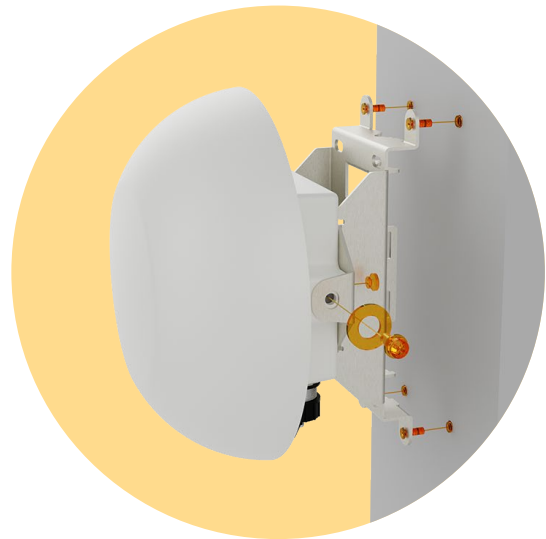

MAX HD1 Dome 5G

Mounting Options

Ethernet Splitter & Mounting Bracket

The HD1 Dome comes with an Ethernet splitter that enables an additional GE LAN output. With the splitter installed, the HD1 Dome 5G can then be used with the included mounting bracket to fix onto any wall, or to securely tie onto any pole.

Ethernet Splitter

Pole Mounting

Wall Mounting

Premium Deck Mount

Rugged and heavy duty mounts are intended for deck and mast installations. The cable is protected inside the mount with direct feed through the deck or mast.