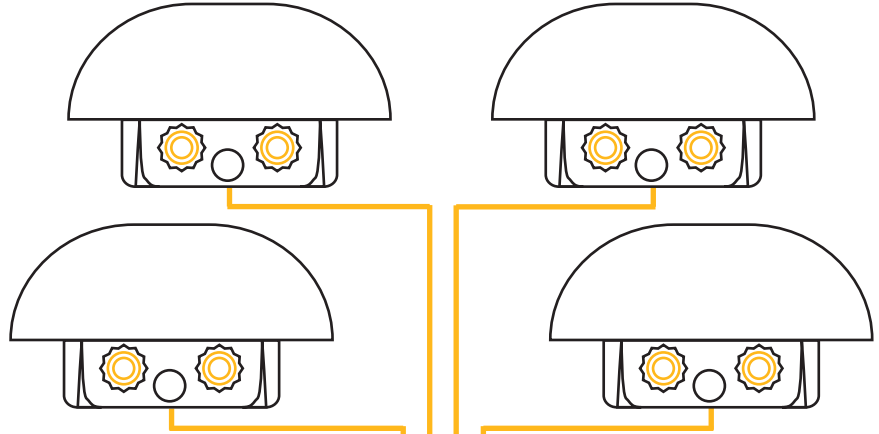

MAX HD1 Dome 5G

Event / Remote Site Application

Connect multiple MAX HD1 Dome 5G routers to the SDX Pro for as much bandwidth as you want. Using Peplink's SpeedFusion technology, a mega-bandwidth channel can provide you with the fastest and most reliable internet connection anytime, anywhere.

MAX HD1 Dome 5G

Multiple IP67 rated MAX HD1 Dome 5G routers are able to receive cellular signals and deliver them to an SDX Pro without loss.