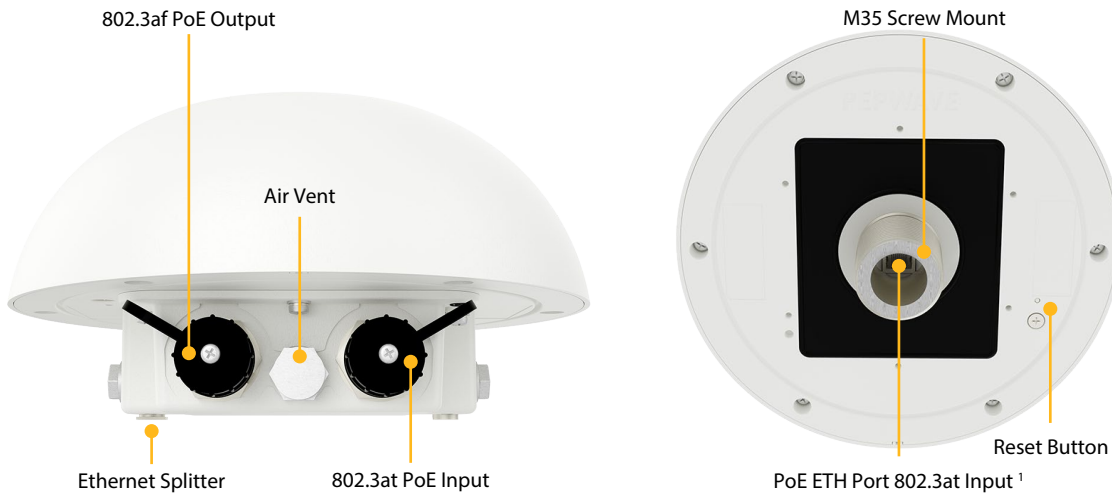

MAX HD1 Dome 5G

PEPWAVE

Single 5G Cellular Router for Mobile Outdoor Deployments

Minimal Cable Loss, Optimize Cellular Signal Quality

Most outdoor deployments require a centrally placed router attached to strategically placed antennas. With its integrated antennas, the HD1 Dome 5G minimizes cable loss and gives you the best possible signal.

Robust Design, Super-Duty IP67 Enclosure

The MAX HD1 Dome 5G has an IP67 rated enclosure and certifications of protection against water, dust, vibration, and inclement weather.

IP67

Specifications

WAN Interface	1x 5G Modem with Redundant SIM Slots ²	Dimensions	4.33 inches (radius) x 4.53 inches (height) 110mm (radius) x 115mm (height)
LAN Interface	1x 10/100/1000M Ethernet ³	Weight	With Ethernet Splitter: 3.75 pounds / 1.7 kg Without Ethernet Splitter: 2.65 pounds / 1.2kg
Number of PepVPN	2	Operating Temperature	-40 - 149 °F / -40 - 65 °C
Enclosure	Rugged outdoor IP67 (with Ethernet Splitter)	Humidity	15% - 95% (non-condensing)
Recommend Users	150	Warranty	1-Year Limited Warranty
Cellular Data Rate (Downlink / Uplink)	5G: 4 Gbps / 700 Mbps LTE CAT-20: 2 Gbps / 150 Mbps	Certifications	FCC, CE, RoHS, Electromagnetic Compatibility EN61000
Antennas	4X4 Internal MIMO Cellular Antennas 1x Internal GPS Antenna	Package Contents	MAX HD1 Dome 5G, Ethernet Splitter, 2x Waterproof Ethernet Connector (ACW-112), Mounting Kit Set
Power Input	1x 802.3at PoE+		
Power Output	1x 802.3af PoE (with Ethernet Splitter)		
Power Consumption	20W (max., without PoE output)		

¹ With Ethernet Splitter, Ethernet LAN port can be split into two LAN ports.
² SIM Injector is available separately.
³ Ethernet LAN port can be split into two LAN ports using the included splitter (1x LAN 802.3af PoE output, 1x LAN 802.3at PoE+ in).