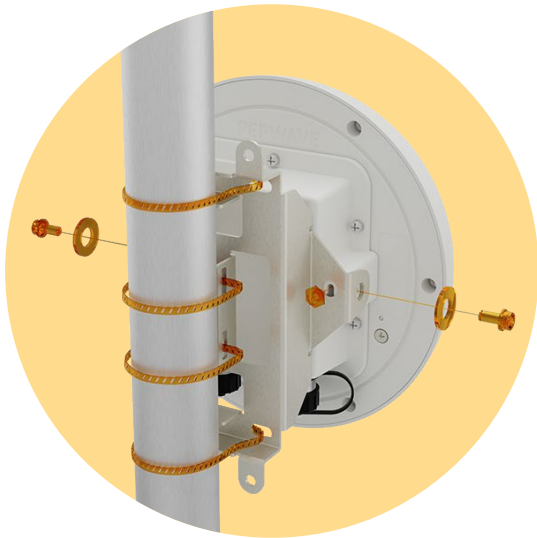

Ordering Information - SIM Injector

Product Code	Description
SIM-BK8-4E-56V	SIM Injector, 8x SIM cards capacity, 4x 10/100/1000 LAN ports, 56V DC
SIM-BK8-4E-56V-DOM	SIM Injector (bundle offer), 8x SIM cards capacity, 4x 10/100/1000 LAN ports, 56V DC

MAX HD1 Dome 5G

Mounting Options

Ethernet Splitter & Mounting Bracket

The HD1 Dome comes with an Ethernet splitter that enables an additional GE LAN output. With the splitter installed, the HD1 Dome 5G can then be used with the included mounting bracket to fix onto any wall, or to securely tie onto any pole.

Ethernet Splitter

Pole Mounting

Wall Mounting

Premium Deck Mount

Rugged and heavy duty mounts are intended for deck and mast installations. The cable is protected inside the mount with direct feed through the deck or mast.