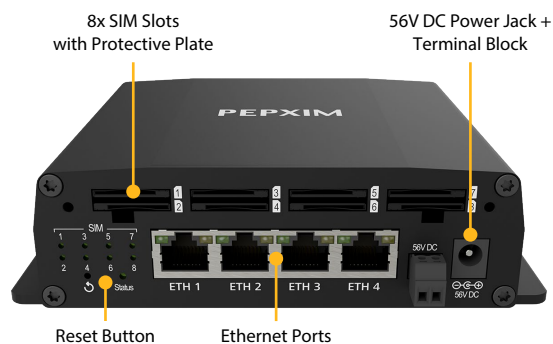

Ordering Information - SIM Injector

Product Code	Description
SIM-BK8-4E-56V	SIM Injector, 8x SIM cards capacity, 4x 10/100/1000 LAN ports, 56V DC
SIM-BK8-4E-56V-DOM	SIM Injector (bundle offer), 8x SIM cards capacity, 4x 10/100/1000 LAN ports, 56V DC