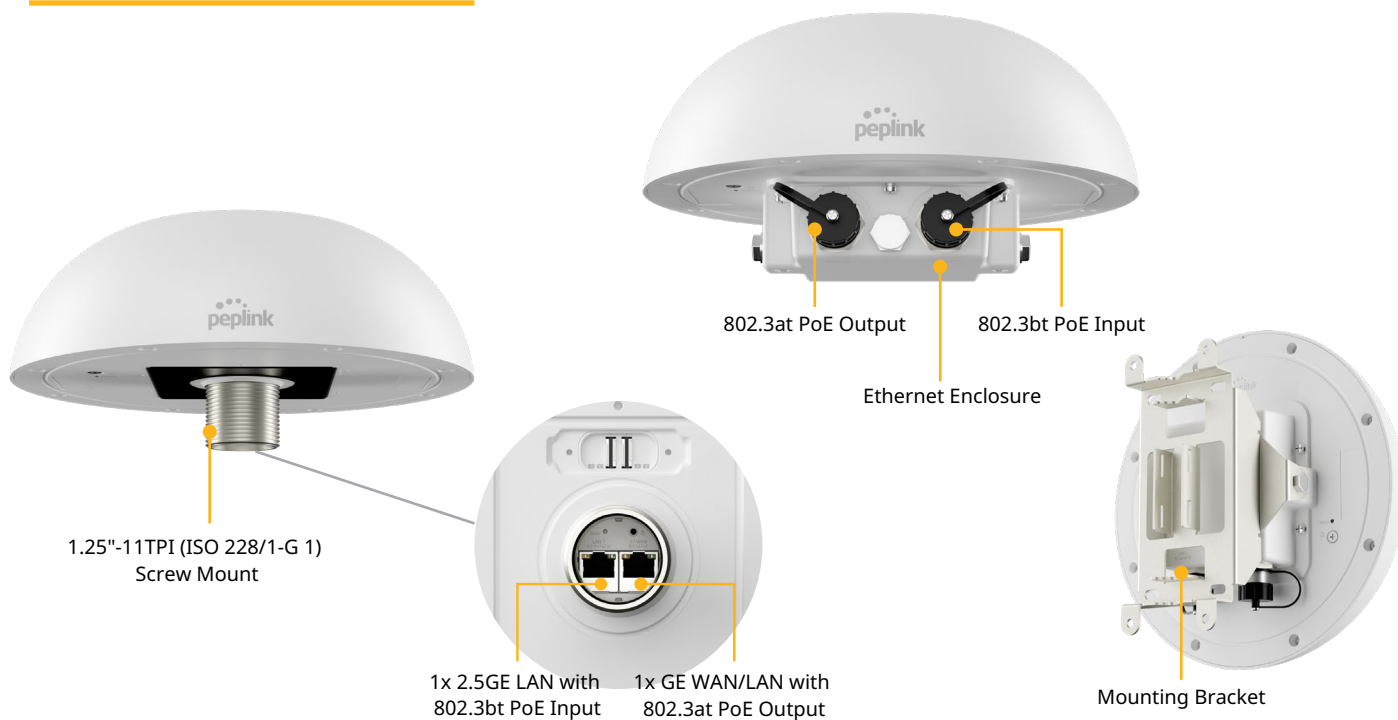

# Dome Pro Duo

<b>WAN Interface</b>	1x 10/100/1000M Ethernet 2x 5G Modems with Redundant SIM Slots	<b>Power Consumption</b>	24 W (max., without PoE output)
<b>LAN Interface</b>	1x 10/100/1000/2500M Ethernet	<b>Dimension</b>	5.12 inches (radius) x 4.79 inches (height) 130 mm (radius) x 122 mm (height)
<b>Wi-Fi Interface</b>	Simultaneous Dual-Band (2.4GHz / 5GHz) Wi-Fi 6, 2X2 MIMO Wi-Fi WAN and/or AP	<b>Weight</b>	With Ethernet Enclosure: 4.19 pounds / 1.9 kg Without Ethernet Enclosure: 3.53 pounds / 1.6 kg
<b>Number of PepVPN SpeedFusion Peers</b>	2	<b>Operating Temperature</b>	-40° - 149°F / -40° - 65°C
<b>Enclosure</b>	Rugged outdoor IP67 (with Ethernet Enclosure)	<b>Humidity</b>	15% - 95% (non-condensing)
<b>Recommended Users</b>	150	<b>Package Content</b>	Dome Pro Duo, Ethernet Enclosure, 2x Waterproof Ethernet Connector (ACW-112), Mounting Kit Set
<b>Cellular Data Rate (Downlink / Uplink)</b>	5G: 3.4 Gbps / 900 Mbps CAT-20: 1.6 Gbps / 200 Mbps	<b>SIM Card Size</b>	Nano-SIM (4FF)
<b>Antenna</b>	8X8 Internal Cellular Antennas 2X2 Internal Wi-Fi Antennas 1x Internal GPS Antenna	<b>Warranty</b>	1-Year Limited Warranty
<b>Power Input</b>	1x 802.3at PoE+ (without PoE output) / 1x 802.3bt PoE+ + (with PoE output)		
<b>Power Output</b>	1x 802.3at PoE+		

### Product Code

DOM-PRO-DUO-5GN-PRM  
Embedded Modem(s):  
2x 5G