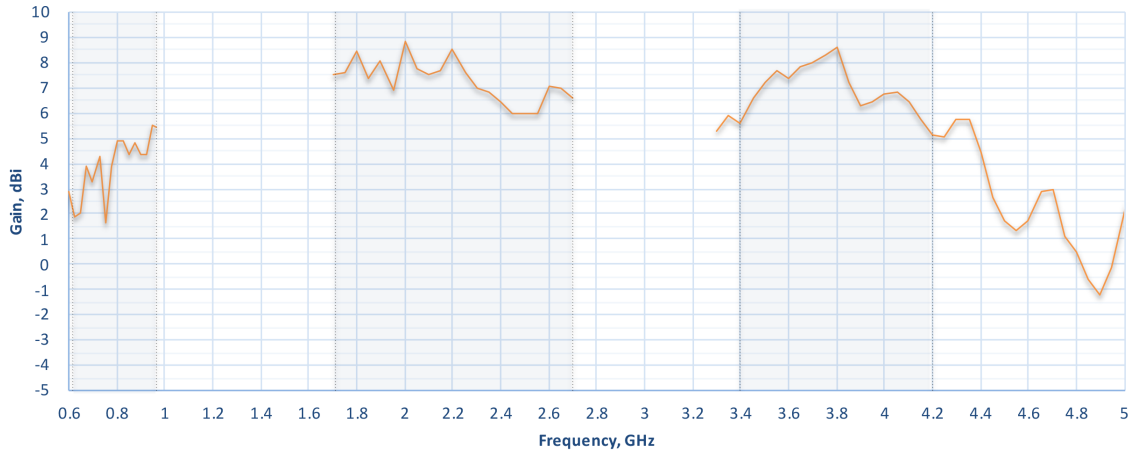

Cellular Antenna Performance

Cellular Antenna Gain

Average Peak Gain