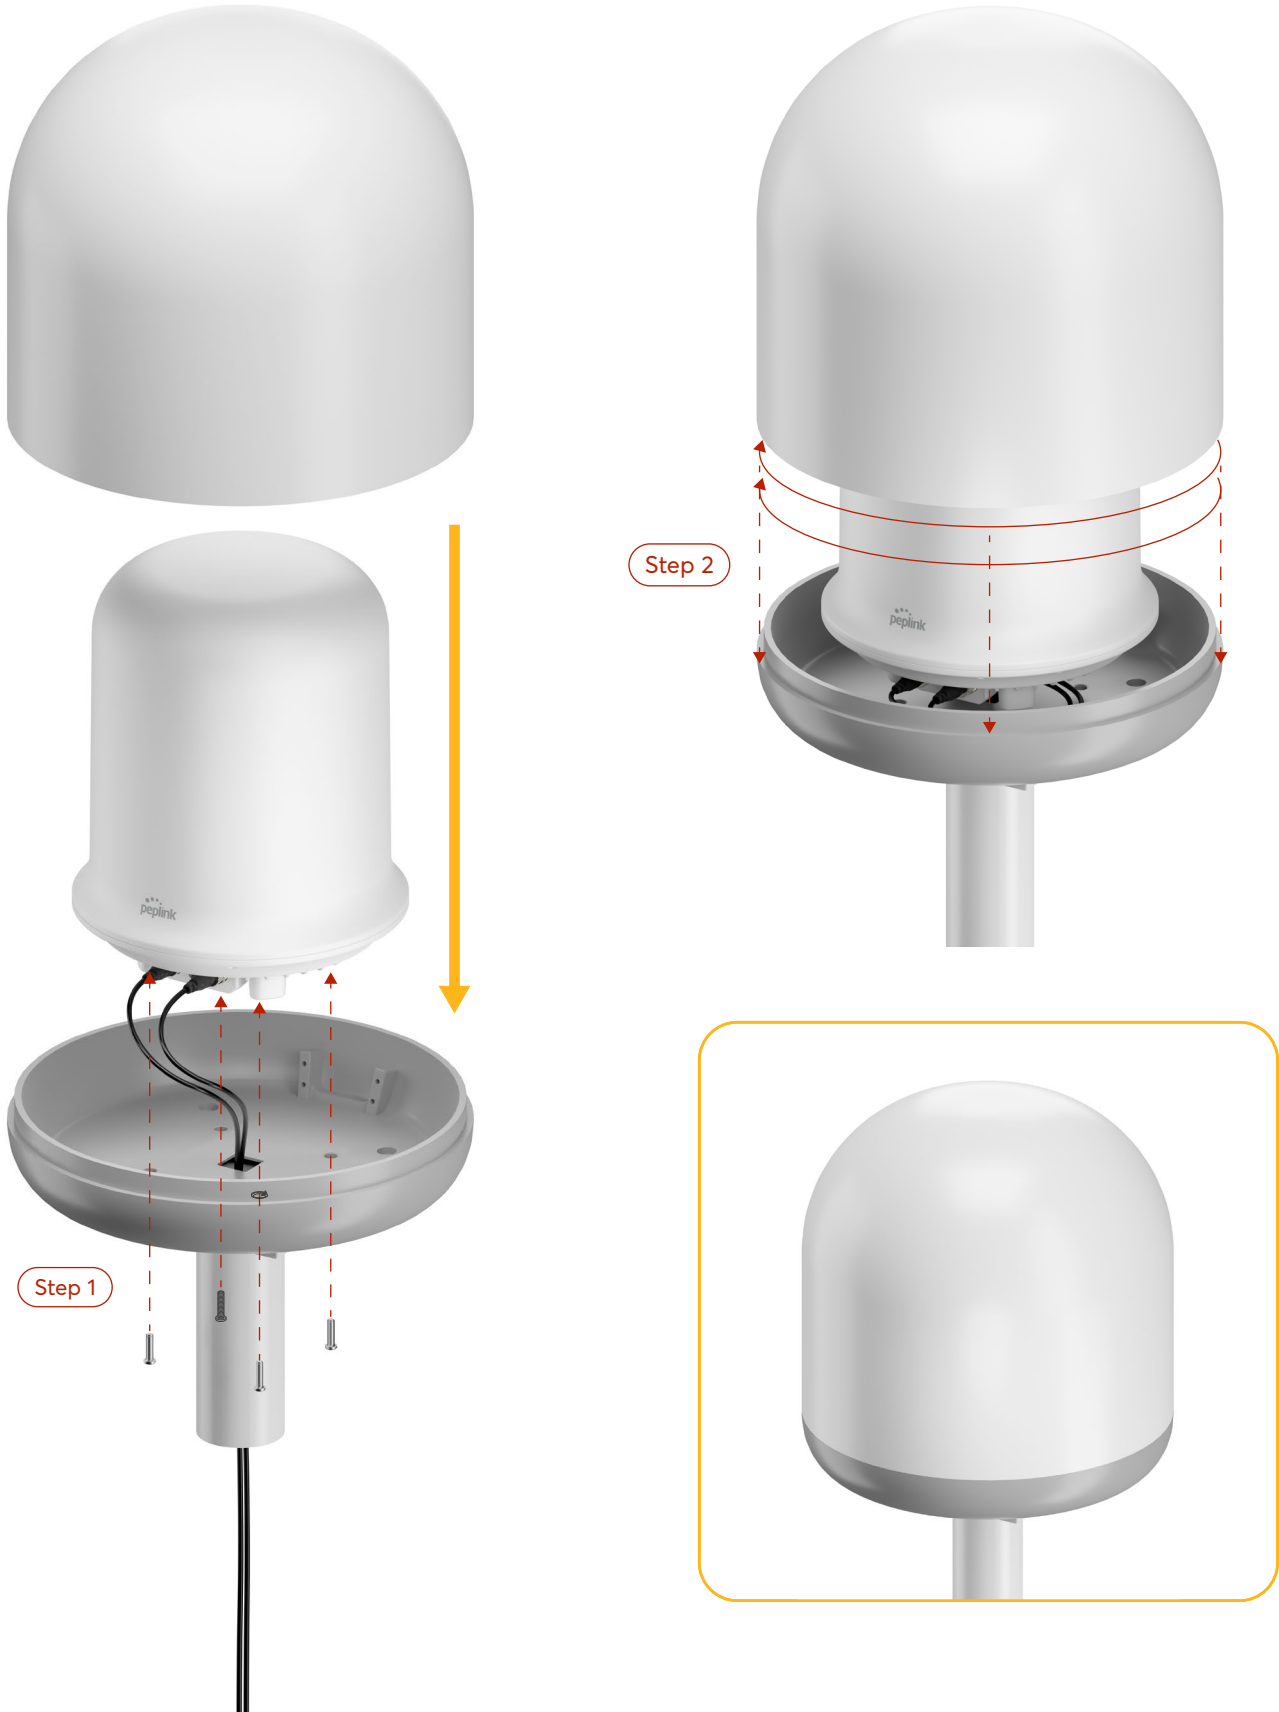

Technical Drawing

Installation Recommendation

In VSAT Dome

*Please note VSAT Dome is not provided

Installation Recommendation

In Standard Dome Mount

*Please note Standard Dome Mount is not provided

Note Standard Dome mounts can be used.