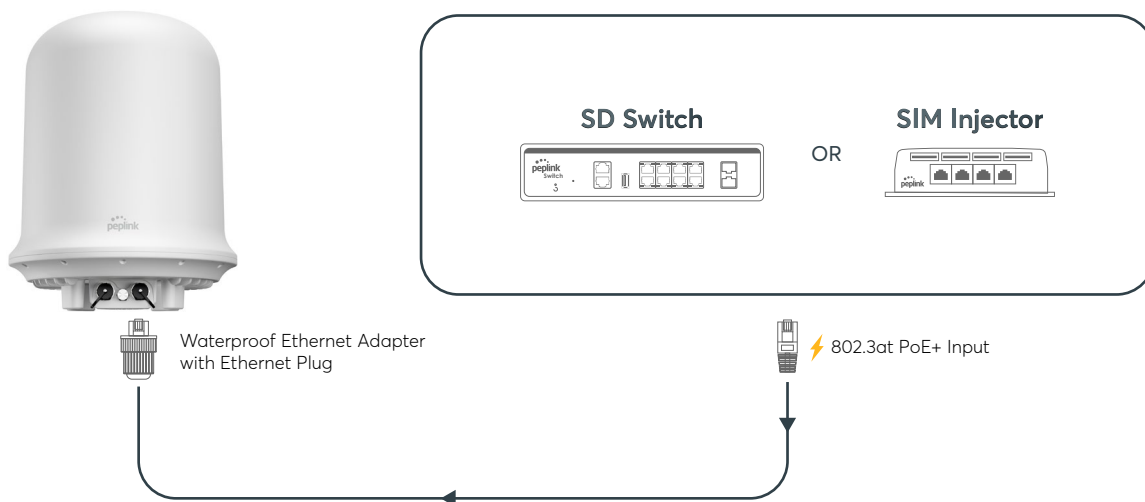

InControl²

Cloud-Based Management System

SIM Injector Mini

SIM Injector

SIM-pler Management

Gain flexibility while managing your network with ease. Connect an Ethernet cable between the Dome Pro LR and the SIM Injector or SIM Injector Mini for up to **an additional 8 physical SIMs**.

For complete accessibility and centralized remote network management, monitor your network with Peplink's cloud-based management system, **InControl 2**.

Seamless Deployment

The Dome Pro LR combines a router and integrated antennas within a single enclosure, ensuring **minimal cable loss** and **delivering optimal performance**. Additionally, powering it up is made convenient with just a single cable.

Via SIM Injector or SD Switch if the **PoE output is not used.**

Dome Pro LR

Use its PoE functionality to conveniently add Peplink PoE routers or add access points for wider Wi-Fi coverage. Alternatively, eliminate the need for additional hardware and use the Dome Pro LR's **PoE output** on **802.3at** powered devices such as IP cameras.