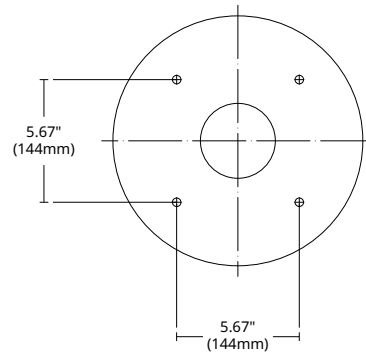

Technical Drawing

Installation Recommendation

In VSAT Dome

*Please note VSAT Dome is not provided

Installation Recommendation

In Standard Dome Mount

*Please note Standard Dome Mount is not provided

Note Standard Dome mounts can be used.