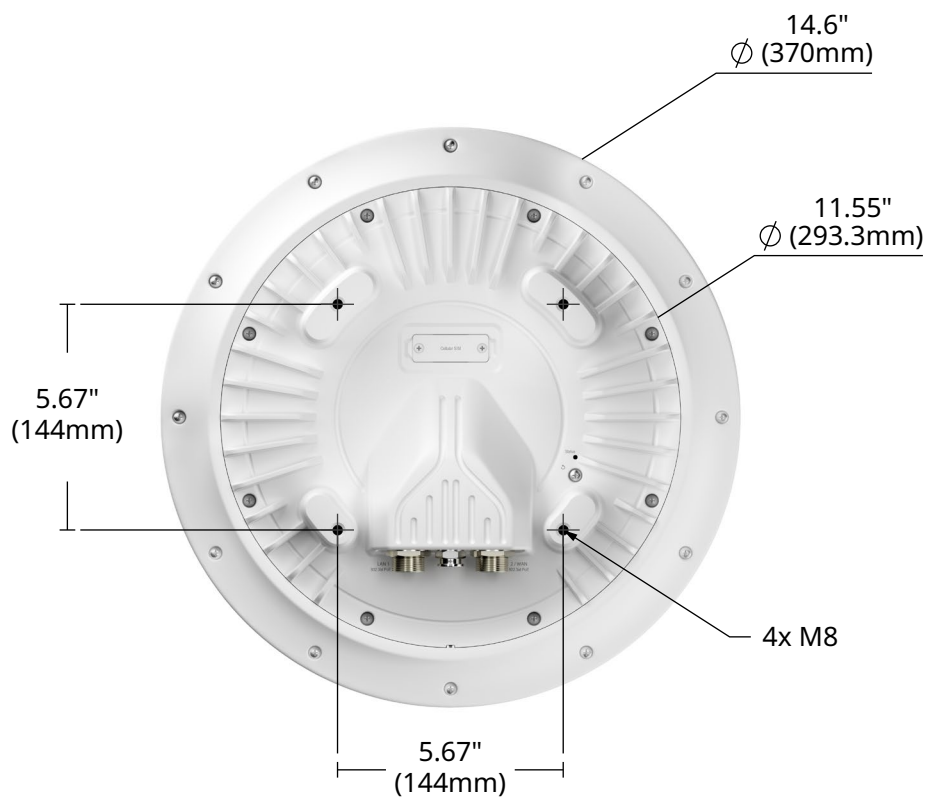

Technical Drawing

Installation Recommendation

In VSAT Dome

*Please note VSAT Dome is not provided

Installation Recommendation

In Standard Dome Mount

*Please note Standard Dome Mount is not provided

Note Standard Dome mounts can be used.