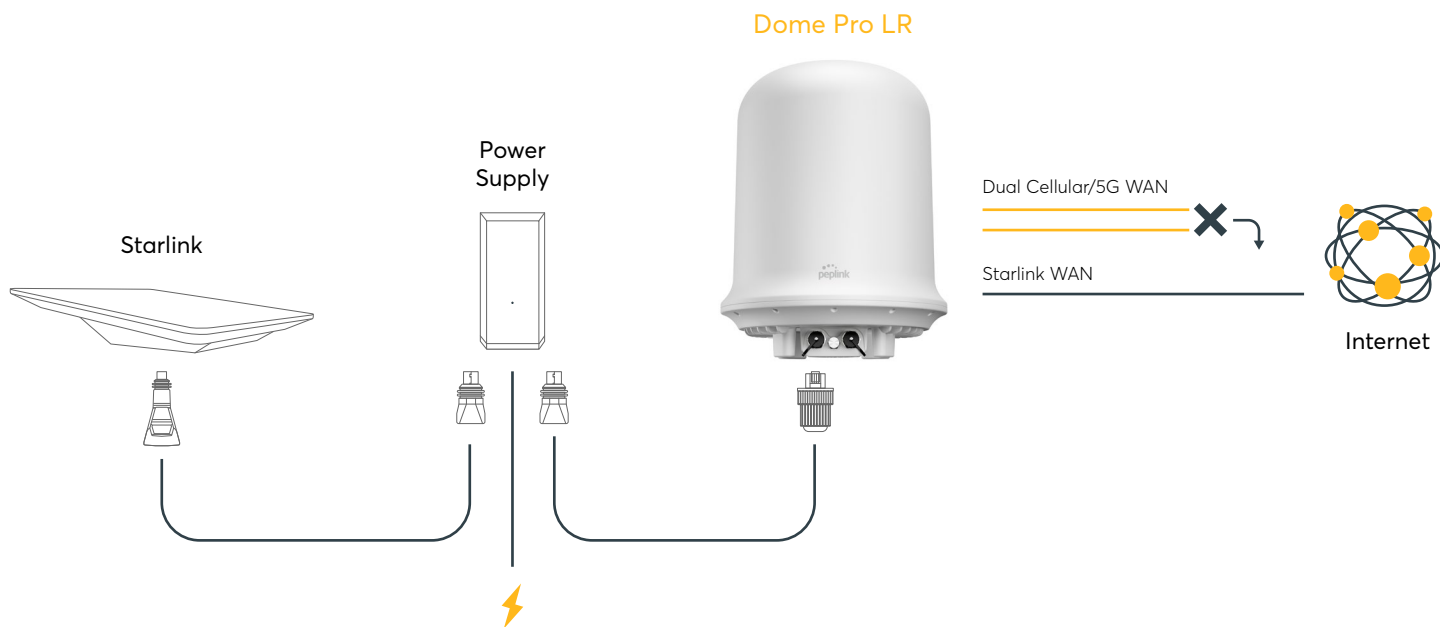

Look no further than Peplink to complete your solution. The Dome Pro LR's dual Ethernet ports enable you to scale up your deployment with an **additional WAN source**, such as Starlink or VSAT.

With an additional failover **WAN source.**

Benefits

Cost-efficient installations and improved uptime for a safer voyage

Seamless connectivity to stay in touch with family and friends

24/7 internet access for uninterrupted viewing of your favorite shows

Access to functional connectivity even in the most remote rural areas