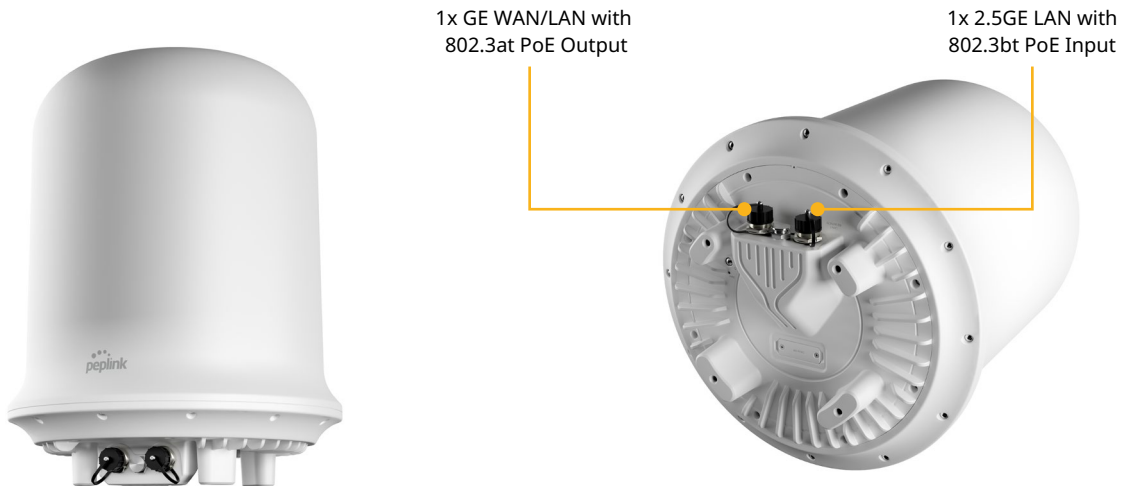

LONG RANGE

Dome Pro LR

Supercharge Your Maritime Connectivity

LONG
Range

Built for

5G

Wi-Fi 6

Wi-Fi WAN

Access to functional connectivity even in the most remote rural areas

Specifications

WAN Interface	1x 10/100/1000M Ethernet 2x 5G Modems with Redundant SIM Slots	Antenna	8x Internal Long Range Optimized Cellular Antennas 2x Internal Wi-Fi Antennas 1x Internal GPS Antenna
LAN Interface	1x 10/100/1000/2500M Ethernet	Power Input	1x 802.3at PoE+ (without PoE output) / 1x 802.3bt PoE+ + (with PoE output)
Wi-Fi Interface	Simultaneous Dual-Band (2.4GHz / 5GHz) Wi-Fi 6 2x2 MU-MIMO Wi-Fi WAN and/or AP	Power Output	1x 802.3at PoE+
SpeedFusion Features	Hot Failover, Smoothing, Bandwidth Bonding	Power Consumption	24 W (max., without PoE output)
No. of SpeedFusion VPN Peers	2 / 5 ¹	Dimension	14.6 inches (diameter) x 18.8 inches (height) 370 mm (diameter) x 478.5 mm (height)
Router Throughput	1Gbps	Weight	14 pounds / 6.35kg 22 pounds / 9.98kg (With Packaging)
SpeedFusion VPN Throughput		Operating Temperature	-40°– 149°F / -40°– 65°C
- No Encryption	400 Mbps	Humidity	15% – 95% (non-condensing)
- 256-bit AES	200 Mbps	Certifications	FCC, CE, RoHS
Recommended Users	1-150	Package Content	Dome Pro LR 4x M8 bolts 2x Waterproof Ethernet Adapters (ACW-112)
Cellular Data Rate ² (Downlink / Uplink)	5G: 3.4 Gbps / 900 Mbps CAT-20: 1.6 Gbps / 200 Mbps	SIM Options	Nano-SIM (4FF) Peplink eSIM BYO eSIM (2 profiles) ¹ RemoteSIM from SIM Injector
		Warranty	1-Year Limited Warranty