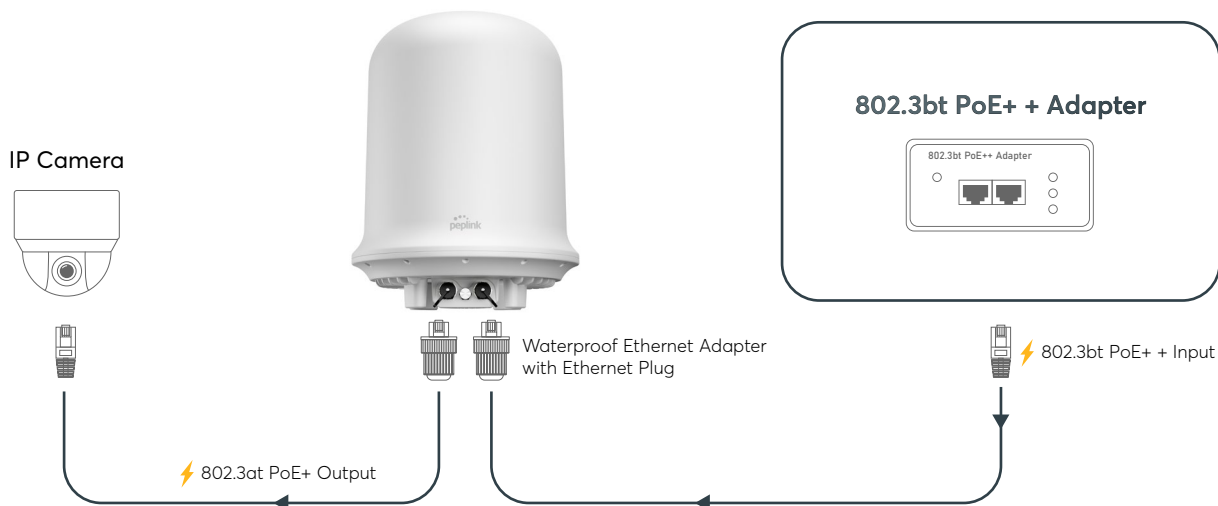

Seamless Deployment

The Dome Pro LR combines a router and integrated antennas within a single enclosure, ensuring **minimal cable loss** and **delivering optimal performance**. Additionally, powering it up is made convenient with just a single cable.

Via SIM Injector or SD Switch if the **PoE output is not used.**

Use its PoE functionality to conveniently add Peplink PoE routers or add access points for wider Wi-Fi coverage. Alternatively, eliminate the need for additional hardware and use the Dome Pro LR's **PoE output** on **802.3at** powered devices such as IP cameras.

Via 802.3bt PoE adapter if the **PoE output is used.**

Dome Pro LR